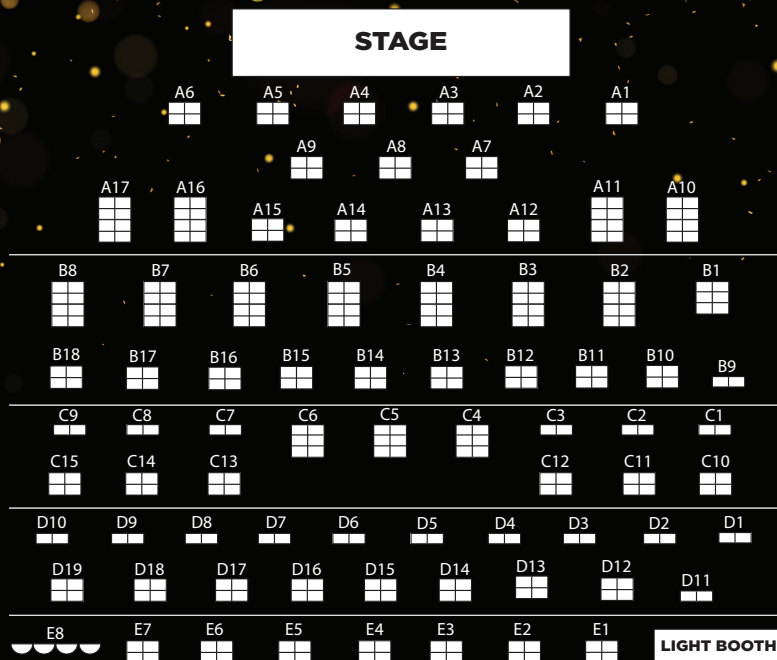

PULL UP A SEAT FOR GREAT ENTERTAINMENT

BOX OFFICE HOURS

Monday & Tuesday 10 am - 4 pm
Wednesday-Saturday 10 am - 7:30 pm
Sunday 10 am - 3 pm

Hours may vary based on performance schedule.

OUR CHILDREN'S THEATRE IS AN EXPERIENCE KIDS WILL LOVE

Our Children's Theatre brunch buffets feature kids' favorites, such as french toast, hash browns, mac & cheese, chicken tenders, desserts, and more. After the show, cast members stay on stage to answer audience questions.